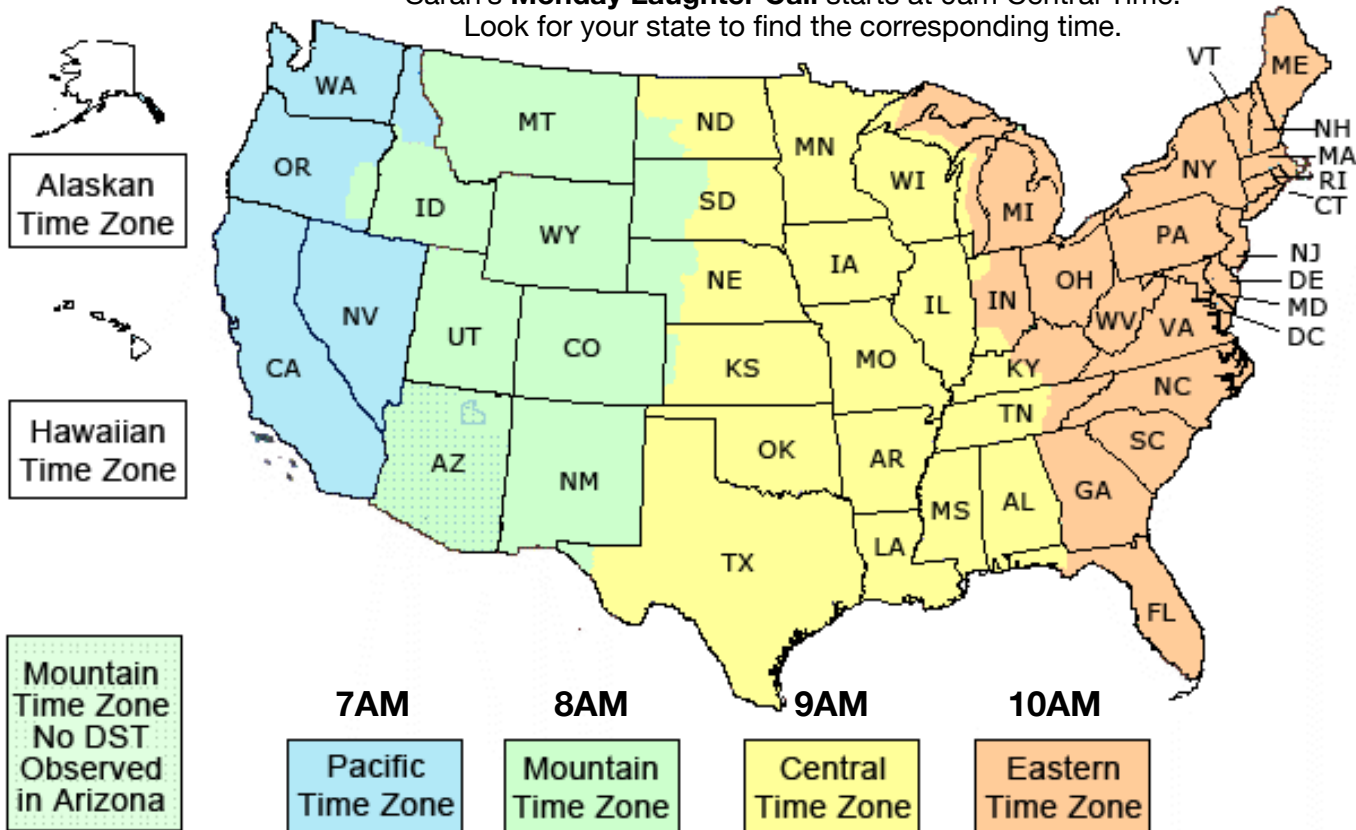

Sarah's **Monday Laughter Call** starts at 9am Central Time.  
Look for your state to find the corresponding time.

**NOTE: It's always a great time to laugh!**

If you ever call and don't find anyone there, please let Sarah know as this is a live call and she doesn't want you to miss it due to confusions about time.